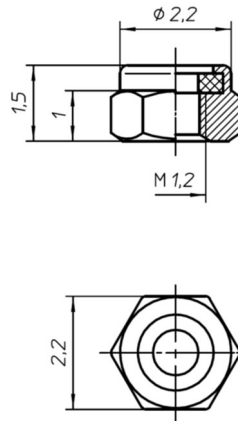

Safety Nuts

For rimless frames and more

- Safety function against loosening
- Hexagonal shape
- Nickel plated

Drawings

Safety nuts – 29.0630000.N01

Safety nuts – 29.0622000.N01