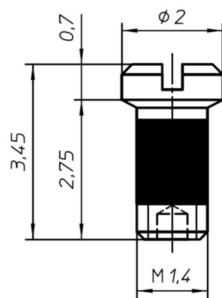

Coated Screws

For regular hinges

- Smooth hinge movement
- High temperature resistant plastic material
- Extra: Safety function against loosening

Drawings

Screw – 28.3539000.N92

Screw – 28.2974000.N92

Screw – 28.2975000.N92

Screw – 28.3161000.N92

Screw – 28.3162000.N92

Screw – 28.3163000.N92