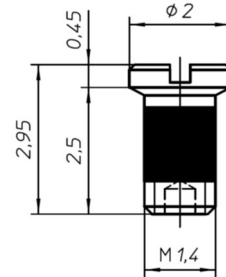

Coated Screws

For regular hinges

- Smooth hinge movement
- High temperature resistant plastic material
- Extra: Safety function against loosening

Drawings

Screw – 28.3539000.N92

Screw – 28.2974000.N92

Screw – 28.2975000.N92

Screw – 28.3161000.N92

Screw – 28.3162000.N92

Screw – 28.3163000.N92