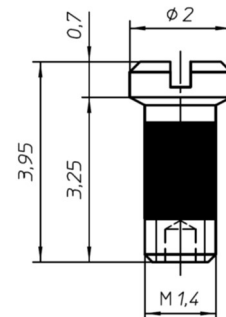

Coated Screws

For regular hinges

- Smooth hinge movement
- High temperature resistant plastic material
- Extra: Safety function against loosening

Drawings

Screw – 28.3539000.N92

Screw – 28.2974000.N92

Screw – 28.2975000.N92

Screw – 28.3161000.N92

Screw – 28.3162000.N92

Screw – 28.3163000.N92