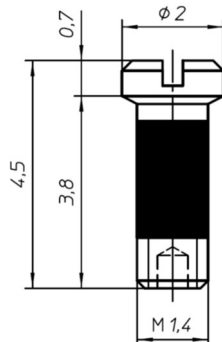

Coated Screws

For regular hinges

- Smooth hinge movement
- High temperature resistant plastic material
- Extra: Safety function against loosening

Drawings

Screw – 28.3539000.N92

Screw – 28.2974000.N92

Screw – 28.2975000.N92

Screw – 28.3161000.N92

Screw – 28.3162000.N92

Screw – 28.3163000.N92