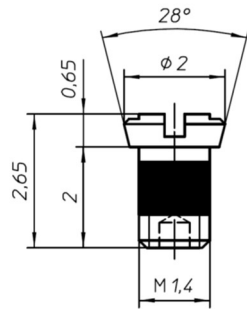

Coated Screws

For regular hinges

- Smooth hinge movement
- High temperature resistant plastic material
- Extra: Safety function against loosening

Drawings

Screw – 28.3539000.N92

Screw – 28.2974000.N92

Screw – 28.2975000.N92

Screw – 28.3161000.N92

Screw – 28.3162000.N92

Screw – 28.3163000.N92