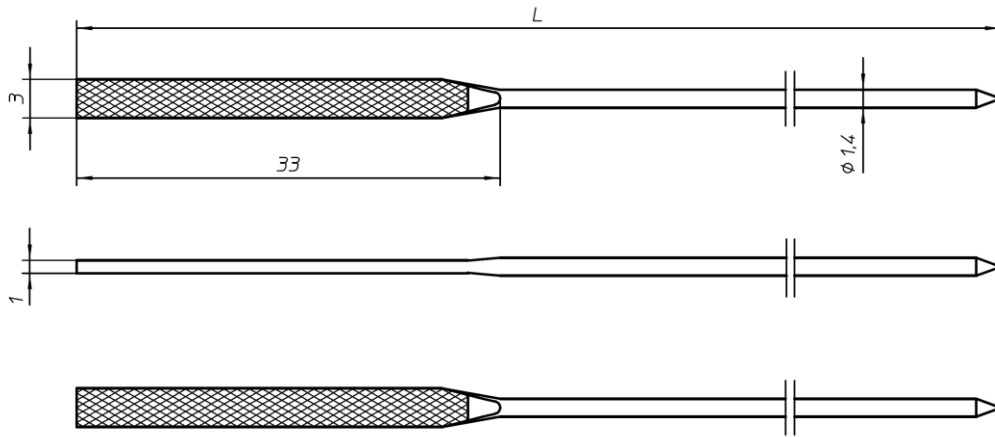

Single Wire Cores

For combination with riveting hinges and more

- Standard nickel silver material
- Nickel plated
- Customized design on request

Drawings

Wire core – 12.1316035.N01 (L=135)

Wire core – 12.1231035.N01 (L=135)

Wire core – 12.1308042.N01 (L=142)
12.1308047.N01 (L=147)