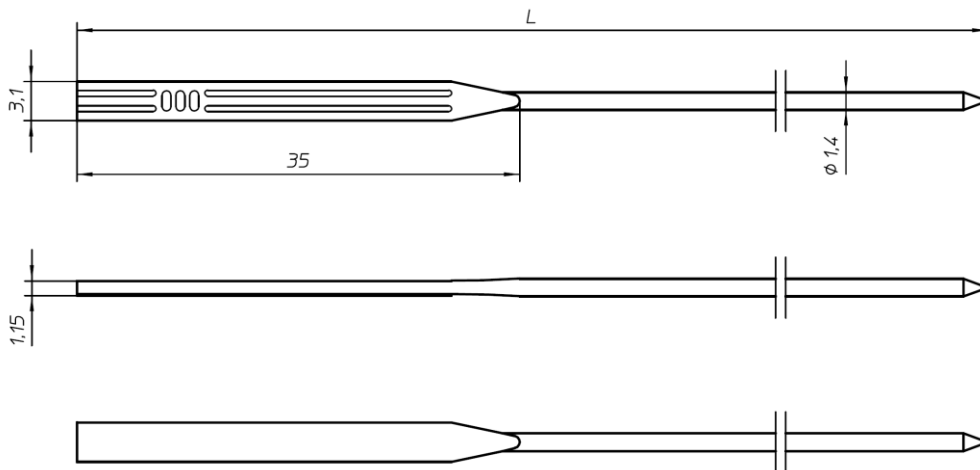

Single Wire Cores

For combination with riveting hinges and more

- Standard nickel silver material
- Nickel plated
- Customized design on request

Drawings

Wire core – 12.1316035.N01 (L=135)

Wire core – 12.1231035.N01 (L=135)

Wire core – 12.1308042.N01 (L=142)
12.1308047.N01 (L=147)