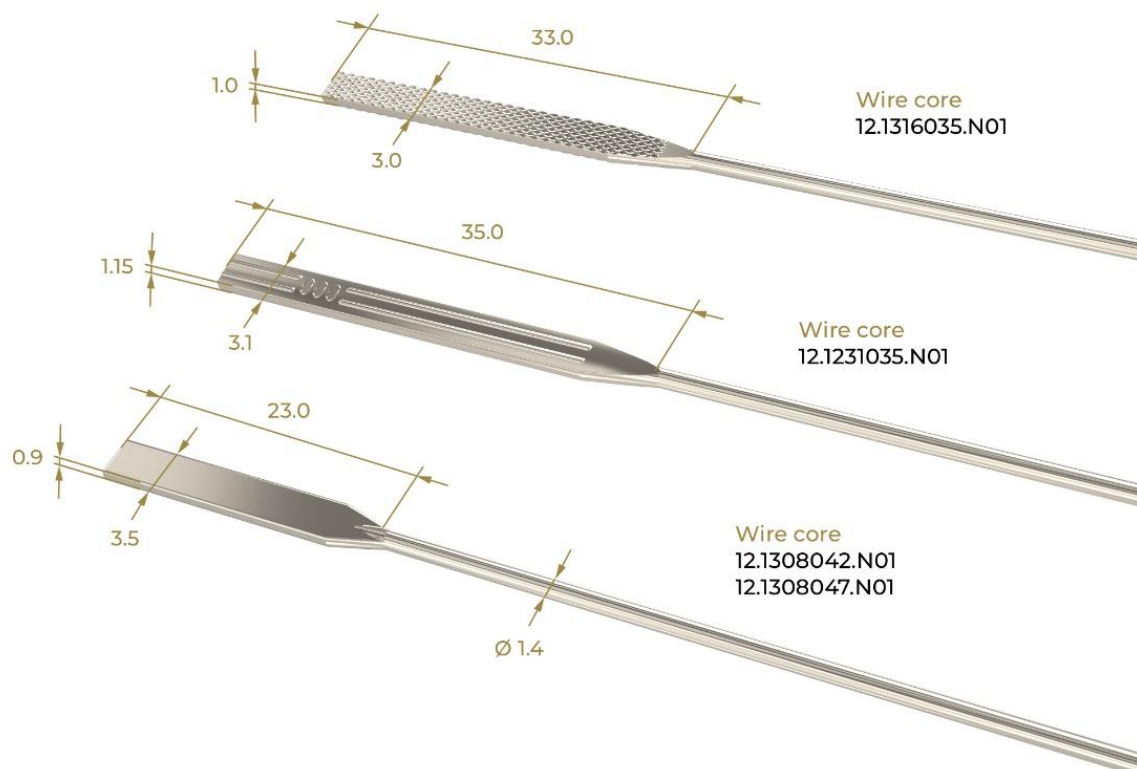

Single Wire Cores

For combination with riveting hinges and more

- Standard nickel silver material
- Nickel plated
- Customized design on request

Drawings

Wire core – 12.1316035.N01 (L=135)

Wire core – 12.1231035.N01 (L=135)

Wire core – 12.1308042.N01 (L=142)
12.1308047.N01 (L=147)