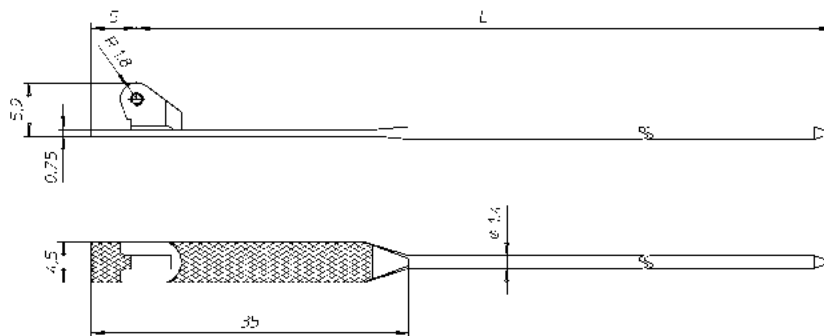

Wire Cores
part 2

13.1258

Ref.Nr.
01.1125600

smooth articulation

with Stop!

Ref.Nr.	L/mm
13.1258005	105
13.1258015	115

13.1255

Ref.Nr.
01.1114600

smooth articulation

Ref.Nr.	L/mm
13.1255025	125
13.1255030	130
13.1255035	135