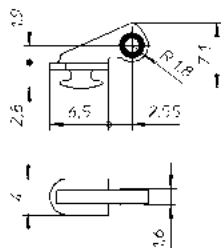

Wire Cores
part 2

13.1258

Ref.Nr.
01.1125600

smooth articulation

with Stop!

Ref.Nr.	L/mm
13.1258005	105
13.1258015	115

13.1255

Ref.Nr.
01.1114600

smooth articulation

Ref.Nr.	L/mm
13.1255025	125
13.1255030	130
13.1255035	135