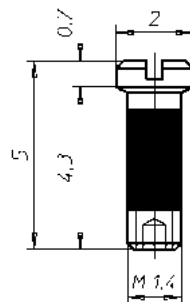

Coated Screw
28.3163