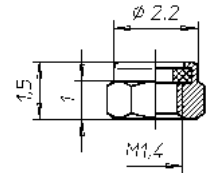

For smooth hinge movement

FASTENER

for Optical Frames

Coated Screw
28.2973

Coated Screw
28.2974

Coated Screw
28.2975

Safety Nut M1,2
29.0630

Safety Nut M1,4
29.0622