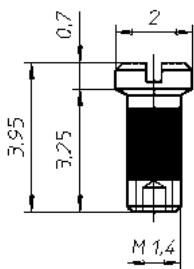

Coated Screw
28.3161