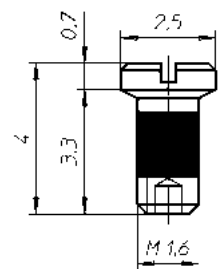

Coated Screw
28.3161

Coated Screw
28.3162

Coated Screw
28.3163

Coated Screw
28.3164

Coated Screw
28.3165

REDTENBACHER
the fine art of precision

A-4644 Scharnstein, Redtenbacherstraße 13, Austria

Telefon: (43) 7615 / 2302, Telefax: (43) 7615 / 2302 - 66, e-mail: sales@redtenbacher.at