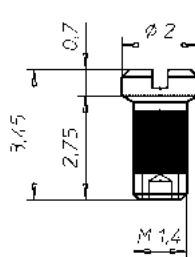

For smooth hinge movement

FASTENER

for Optical Frames

Coated Screw
28.2973

Coated Screw
28.2974

Coated Screw
28.2975

Safety Nut M1,2
29.0630

Safety Nut M1,4
29.0622