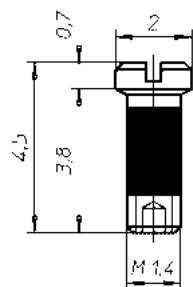

Coated Screw
28.3162