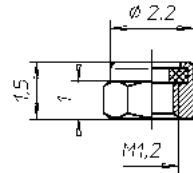

For smooth hinge movement

FASTENER

for Optical Frames

Coated Screw
28.2973

Coated Screw
28.2974

Coated Screw
28.2975

Safety Nut M1,2
29.0630

Safety Nut M1,4
29.0622