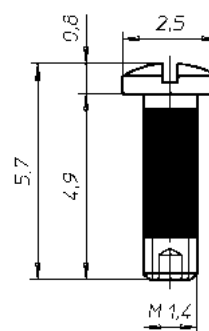

Coated Screw
28.3161

Coated Screw
28.3162

Coated Screw
28.3163

Coated Screw
28.3164

Coated Screw
28.3165

REDTENBACHER
the fine art of precision

A-4644 Scharnstein, Redtenbacherstraße 13, Austria

Telefon: (43) 7615 / 2302, Telefax: (43) 7615 / 2302 - 66, e-mail: sales@redtenbacher.at