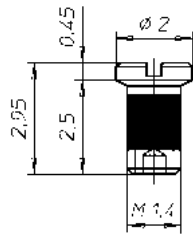

For smooth hinge movement

FASTENER

for Optical Frames

Coated Screw
28.2973

Coated Screw
28.2974

Coated Screw
28.2975

Safety Nut M1,2
29.0630

Safety Nut M1,4
29.0622