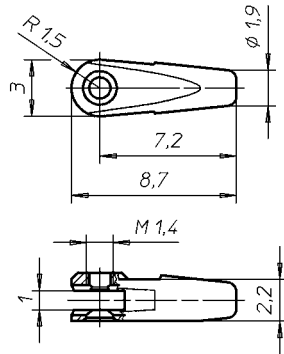

Hinge System E24
for metal frames

setnumber	version	front hinge	housing	ball	spring	screw
60.2224.1A.1	E24 - Babyflex Conical	05.1746	29.6094000	29.6314	29.6257	28.3168
60.2224.1A.2	E24 - Babyflex Insert	05.1746	29.6094100	29.6314	29.6257	28.3168

SYSTEM

2,2 mm

Housing conical

29.6094000

conical

insert

Housing insert

29.6094100

Front

05.1746