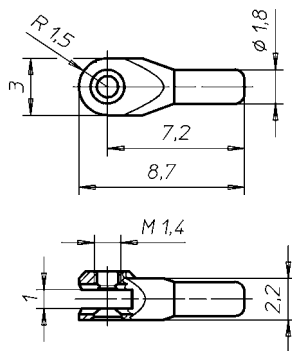

Hinge System E24
for metal frames

setnumber	version	front hinge	housing	ball	spring	screw
60.2224.1A.1	E24 - Babyflex Conical	05.1746	29.6094000	29.6314	29.6257	28.3168
60.2224.1A.2	E24 - Babyflex Insert	05.1746	29.6094100	29.6314	29.6257	28.3168

SYSTEM

2,2 mm

Housing conical

29.6094000

conical

insert

Housing insert

29.6094100

Front

05.1746